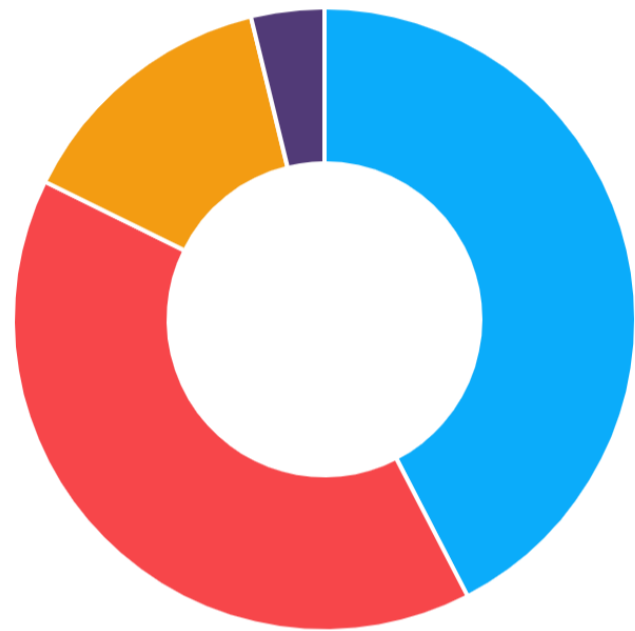

Wyre Scouts AGM 2022

Election of Trustees to Wyre District Scouts Executive Committee

Option	Votes	
■ Jan Townley	42%	(67)
■ Len Wiseman	40%	(63)
■ Alan Cornforth	14%	(22)
■ John Bell-Fairclough	4%	(6)

MD5 Hash: f46107cc73125d8ead6fa49f94f2c076 [Validate](#)